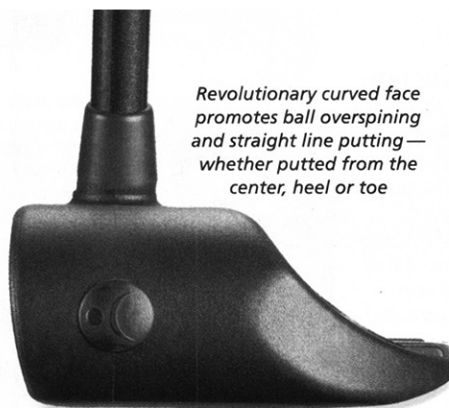

FRONTGATE®

OUTFITTING AMERICA'S FINEST HOMES®

PRACTICE MAKES PERFECT: THE SECRETS OF A GOOD GAME

"CUTTING STROKES OFF YOUR GAME IS WHAT IT'S ALL ABOUT. THE CELESTIAL PUTTER GOES A LONG WAY TO HELP THAT HAPPEN."

— Bob Quirk, PGA Teaching Professional, Harmon Golf

From the mind of a highly skilled engineer and golf-enthusiast, the Celestial .15 multi-layered putter creates instant overspin and straight-line putting to help you hone your short game. The putter's curved face forces your ball to roll straight. And with its lightweight graphite shaft, the Celestial .15 is face-balanced to keep the head stable through your entire swing. The Celestial .15 conforms to USGA rules and regulations. A Frontgate exclusive, it comes with a head cover and two balls. See frontgate.com for additional information. 34½" L x 3½" W.

From off the green, the putter's sole makes sure the face hits downward on the ball — forcing the ball to pop up in the air, with overspin, on a straight-line to the hole

Revolutionary curved face promotes ball overspinning and straight line putting — whether putted from the center, heel or toe

The Celestial .15 is face-balanced — keeping the putter's head stabilized throughout your golf stroke